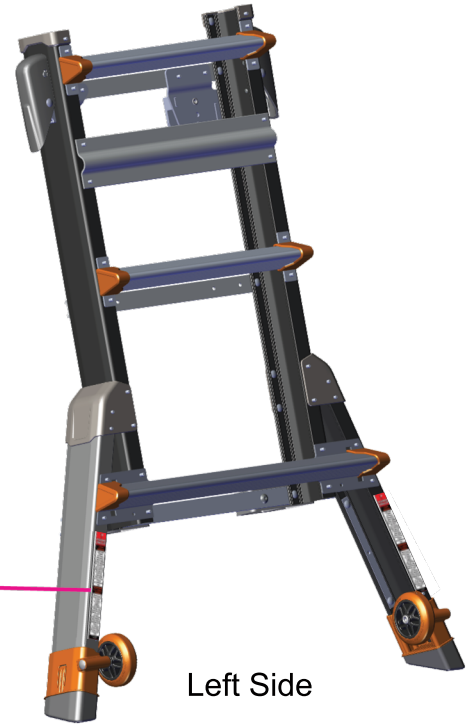

Little Giant®

FIBERGLASS ADJUSTABLE SAFETY CAGE ENG/SPA LABEL LOCATION DRAWING

Back Outer Half With Wheels (4-6' models)

Right Side

10.58395X x2
(roll over corner or flange above
wheels to avoid rivet heads)

Left Side

Back Outer Half With RATCHET Levelers (3-5' models)

Right Side

21. 82279X x1
(place above pin housing)

22. 82280X x1
(place above pin housing)

10. 58395X x2
(place between the first and second rung
on the flanges)

Left Side

Little Giant®

FIBERGLASS ADJUSTABLE SAFETY CAGE ENG/SPA LABEL LOCATION DRAWING

Front and Back Outer Halves (3-5', 5-9', 6-10', & 8-14' models)

Front and Back Outer Halves With Descent Control

Little Giant®