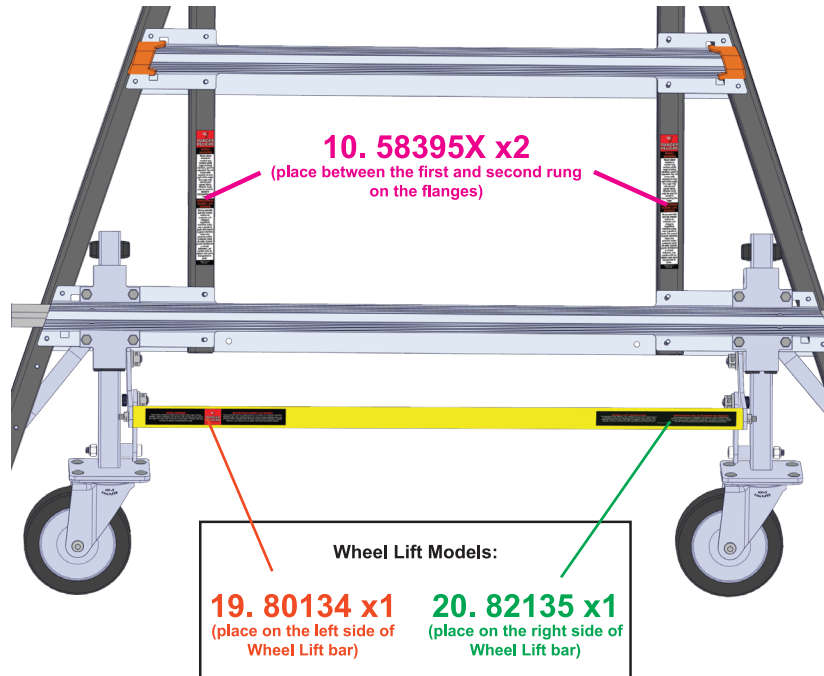

Little Giant®

FIBERGLASS ADJUSTABLE SAFETY CAGE ENG/SPA LABEL LOCATION DRAWING

Back Outer Half With Wheels (4-6' models)

Right Side

10.58395X x2
(roll over corner or flange above
wheels to avoid rivet heads)

Left Side

Back Outer Half With RATCHET Levelers (3-5' models)

Right Side

21. 82279X x1
(place above pin housing)

22. 82280X x1
(place above pin housing)

10. 58395X x2
(place between the first and second rung
on the flanges)

Left Side

Little Giant®

FIBERGLASS ADJUSTABLE SAFETY CAGE ENG/SPA LABEL LOCATION DRAWING

Front and Back Outer Halves (3-5', 5-9', 6-10', & 8-14' models)

Front and Back Outer Halves With Descent Control

Little Giant®