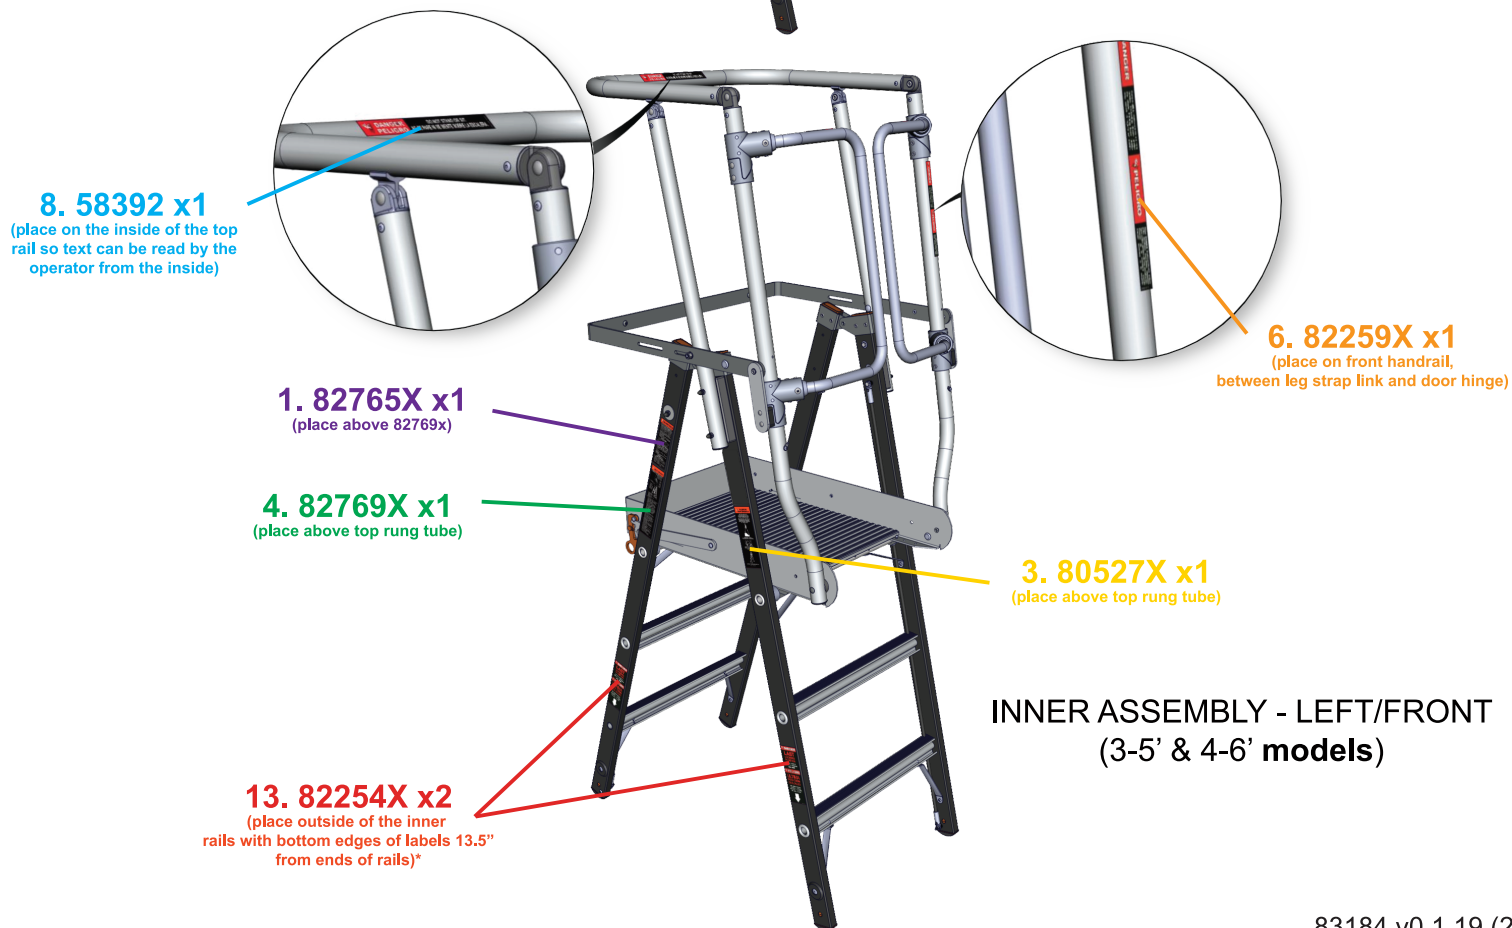

Little Giant®

FIBERGLASS ADJUSTABLE SAFETY CAGE ENG/SPA LABEL LOCATION DRAWING

8. 58392 x1
(place on the inside of the top rail so text can be read by the operator from the inside)

**INNER ASSEMBLY - LEFT SIDE
(5-9', 6-10, & 8-14' models)**

15. 58400 x2
(place on the inside of the gates so text can be read by the operator from the inside)

7. 58393 x1
(place in between rivets)

9. 82761X x1
(place on tube below platform)

**INNER ASSEMBLY - RIGHT SIDE
(5-9', 6-10, & 8-14' models)**

Little Giant®

FIBERGLASS ADJUSTABLE SAFETY CAGE ENG/SPA LABEL LOCATION DRAWING

Little Giant®

FIBERGLASS ADJUSTABLE SAFETY CAGE ENG/SPA LABEL LOCATION DRAWING

Front Outer Half

(5-9', 6-10', & 8-14' models)

Right Side

Little Giant®

FIBERGLASS ADJUSTABLE SAFETY CAGE ENG/SPA LABEL LOCATION DRAWING

Back Outer Half With Wheels (4-6' models)

Right Side

10.58395X x2
(roll over corner or flange above
wheels to avoid rivet heads)