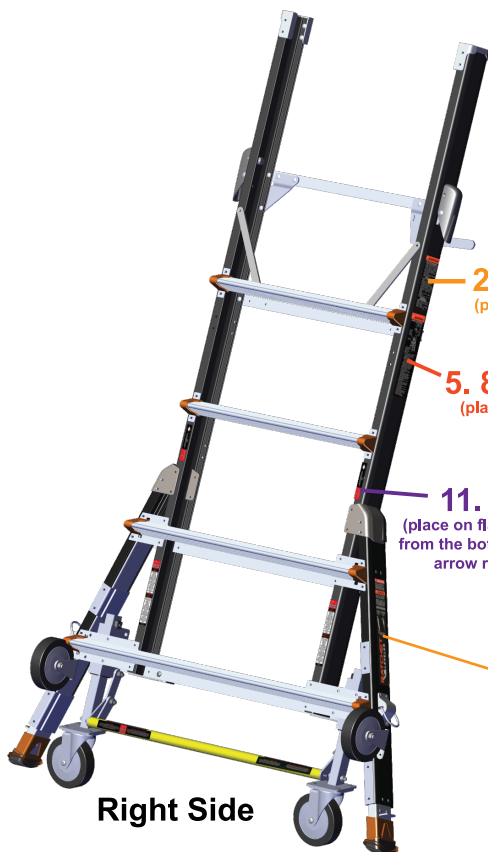

15. 58400 x2
(place on the inside of the gates so text can be read by the operator from the inside)

7. 58393 x1
(place in between rivets)

9. 82761X x1
(place on tube below platform)

**INNER ASSEMBLY - RIGHT SIDE
(5-9', 6-10, & 8-14' models)**

Little Giant®

FIBERGLASS ADJUSTABLE SAFETY CAGE ENG/SPA LABEL LOCATION DRAWING

Little Giant®

FIBERGLASS ADJUSTABLE SAFETY CAGE ENG/SPA LABEL LOCATION DRAWING

Front Outer Half

(5-9', 6-10', & 8-14' models)

Right Side

14. 82749X x1
(place below Rock Lock)

3. 80527X x1
(place below Rock Lock)

18. 58396 x2
(place on the upper arm
of the outrigger)

Left Side

6. 82259x x1
(place on the right flange above
the 4th rung with text reading in
towards the operator)

Back Outer Half

(5-9', 6-10', & 8-14' models)

Right Side

2. 82766X x1
(place below Rock Lock)

5. 82770X x1
(place below 82766x)

11. 82157X x1
(place on flange below the third rung
from the bottom on the right side with
arrow running up the ladder)