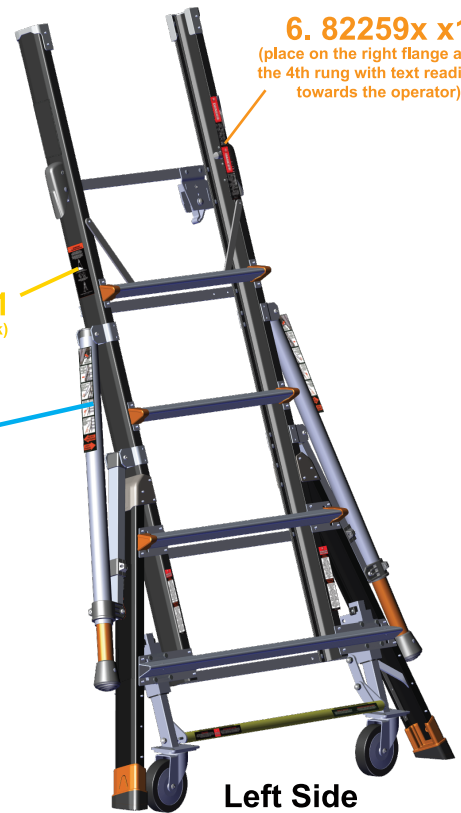

Little Giant®

FIBERGLASS ADJUSTABLE SAFETY CAGE ENG/SPA LABEL LOCATION DRAWING

8. 58392 x1
(place on the inside of the top rail so text can be read by the operator from the inside)

**INNER ASSEMBLY - LEFT SIDE
(5-9', 6-10, & 8-14' models)**

15. 58400 x2
(place on the inside of the gates so text can be read by the operator from the inside)

7. 58393 x1
(place in between rivets)

9. 82761X x1
(place on tube below platform)

**INNER ASSEMBLY - RIGHT SIDE
(5-9', 6-10, & 8-14' models)**

Little Giant®

FIBERGLASS ADJUSTABLE SAFETY CAGE ENG/SPA LABEL LOCATION DRAWING

Little Giant®

FIBERGLASS ADJUSTABLE SAFETY CAGE ENG/SPA LABEL LOCATION DRAWING

Front Outer Half

(5-9', 6-10', & 8-14' models)

Right Side

14. 82749X x1
(place below Rock Lock)

3. 80527X x1
(place below Rock Lock)

18. 58396 x2
(place on the upper arm
of the outrigger)

Left Side

6. 82259x x1
(place on the right flange above
the 4th rung with text reading in
towards the operator)