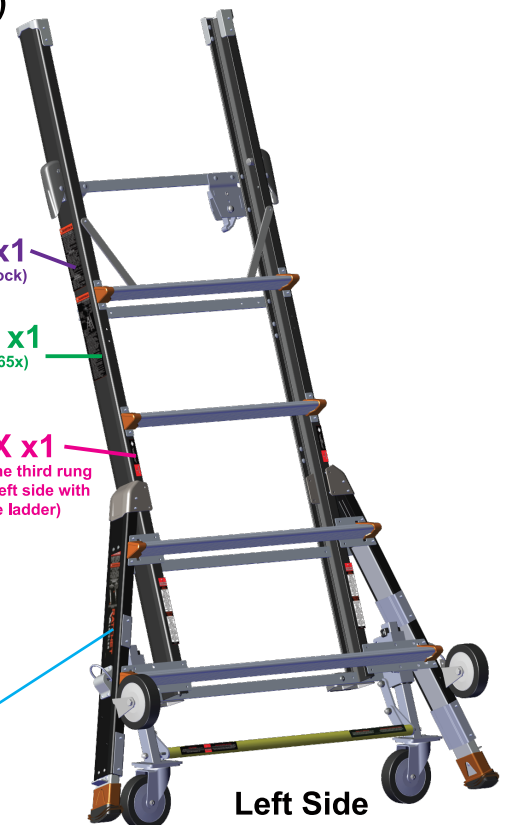

Little Giant®

FIBERGLASS ADJUSTABLE SAFETY CAGE ENG/SPA LABEL LOCATION DRAWING

Little Giant®

FIBERGLASS ADJUSTABLE SAFETY CAGE ENG/SPA LABEL LOCATION DRAWING

Front Outer Half

(5-9', 6-10', & 8-14' models)

Right Side

Back Outer Half

(5-9', 6-10', & 8-14' models)

Right Side

2. 82766X x1
(place below Rock Lock)

5. 82770X x1
(place below 82766x)

11. 82157X x1
(place on flange below the third rung
from the bottom on the right side with
arrow running up the ladder)

RATCHET Leveler Models:

21. 82279X x1
(place above pin housing)

22. 82280X x1
(place above pin housing)

Left Side

1. 82765x x1
(place below Rock Lock)

4. 82769x x1
(place below 82765x)

12. 82156X x1
(place on flange below the third rung
from the bottom on the left side with
arrow running up the ladder)

Little Giant®

FIBERGLASS ADJUSTABLE SAFETY CAGE ENG/SPA LABEL LOCATION DRAWING

Back Outer Half With Wheels (4-6' models)

Right Side

10.58395X x2
(roll over corner or flange above
wheels to avoid rivet heads)