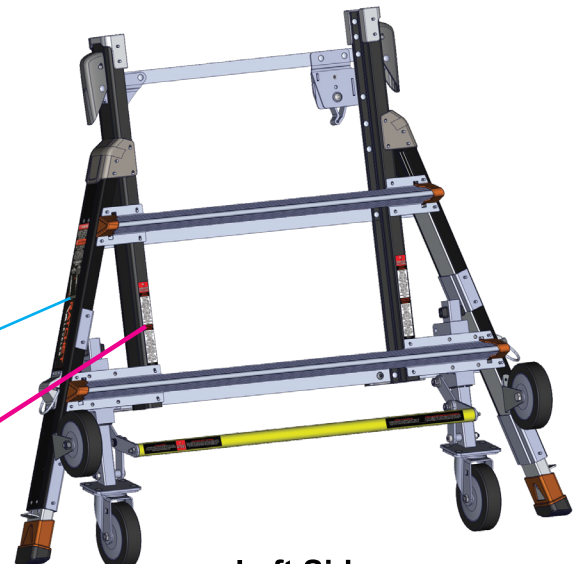

Little Giant®

FIBERGLASS ADJUSTABLE SAFETY CAGE ENG/SPA LABEL LOCATION DRAWING

Back Outer Half With Wheels (4-6' models)

Right Side

10.58395X x2
(roll over corner or flange above
wheels to avoid rivet heads)

Left Side

Back Outer Half With RATCHET Levelers (3-5' models)

Right Side

21. 82279X x1
(place above pin housing)

22. 82280X x1
(place above pin housing)

10. 58395X x2
(place between the first and second rung
on the flanges)

Left Side

Little Giant®

FIBERGLASS ADJUSTABLE SAFETY CAGE ENG/SPA LABEL LOCATION DRAWING

Front and Back Outer Halves (3-5', 5-9', 6-10', & 8-14' models)

Front and Back Outer Halves With Descent Control

Little Giant®