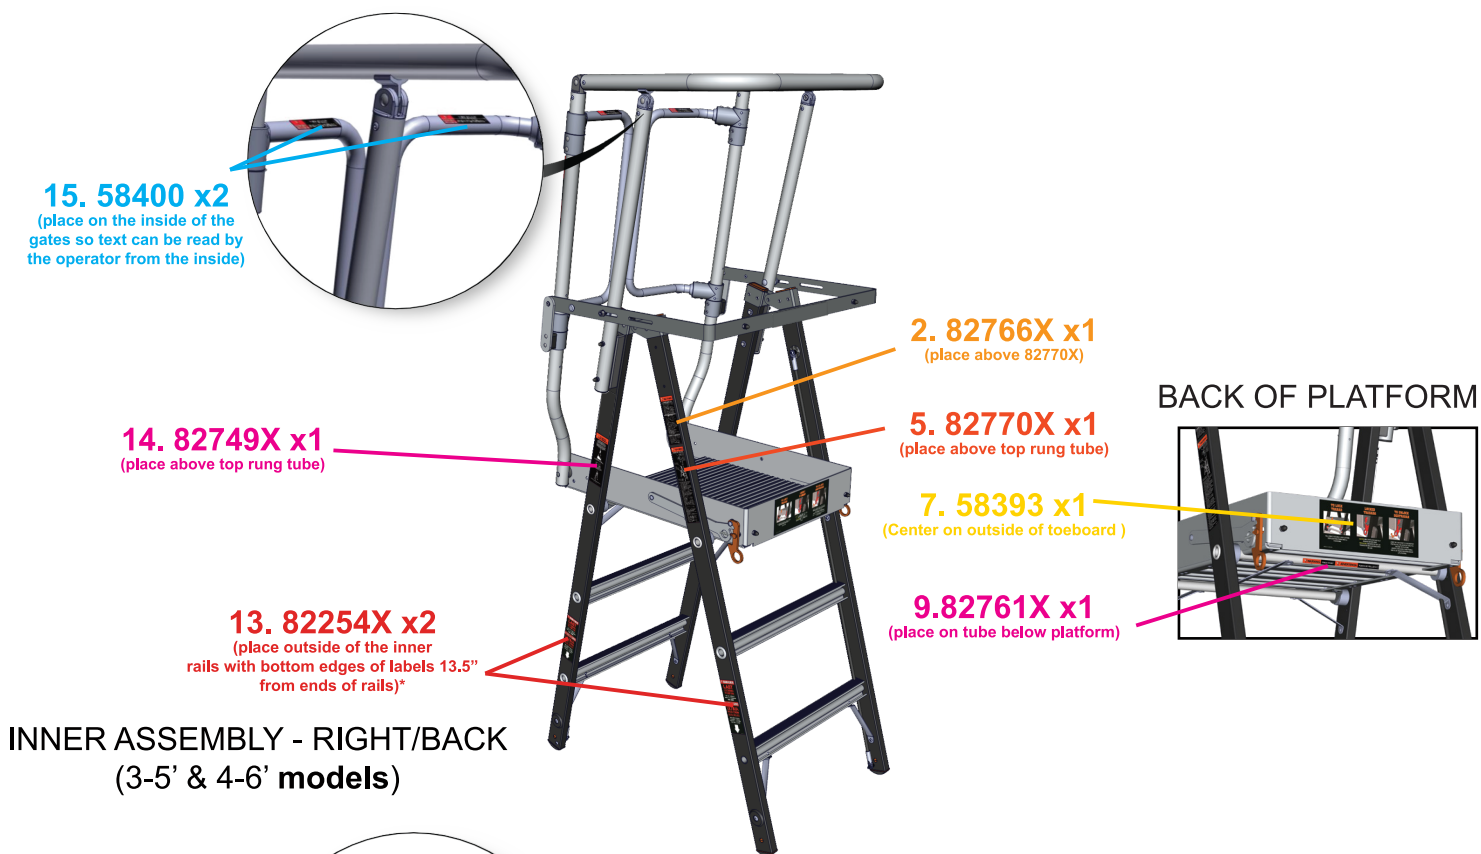

Little Giant®

FIBERGLASS ADJUSTABLE SAFETY CAGE ENG/SPA LABEL LOCATION DRAWING

8. 58392 x1
(place on the inside of the top rail so text can be read by the operator from the inside)

**INNER ASSEMBLY - LEFT SIDE
(5-9', 6-10, & 8-14' models)**

15. 58400 x2
(place on the inside of the gates so text can be read by the operator from the inside)

7. 58393 x1
(place in between rivets)

9. 82761X x1
(place on tube below platform)

**INNER ASSEMBLY - RIGHT SIDE
(5-9', 6-10, & 8-14' models)**

Little Giant®

FIBERGLASS ADJUSTABLE SAFETY CAGE ENG/SPA LABEL LOCATION DRAWING

Little Giant®

FIBERGLASS ADJUSTABLE SAFETY CAGE ENG/SPA LABEL LOCATION DRAWING

Front Outer Half

(5-9', 6-10', & 8-14' models)

Right Side

Little Giant®

FIBERGLASS ADJUSTABLE SAFETY CAGE ENG/SPA LABEL LOCATION DRAWING

Back Outer Half With Wheels (4-6' models)

Right Side

10.58395X x2
(roll over corner or flange above
wheels to avoid rivet heads)